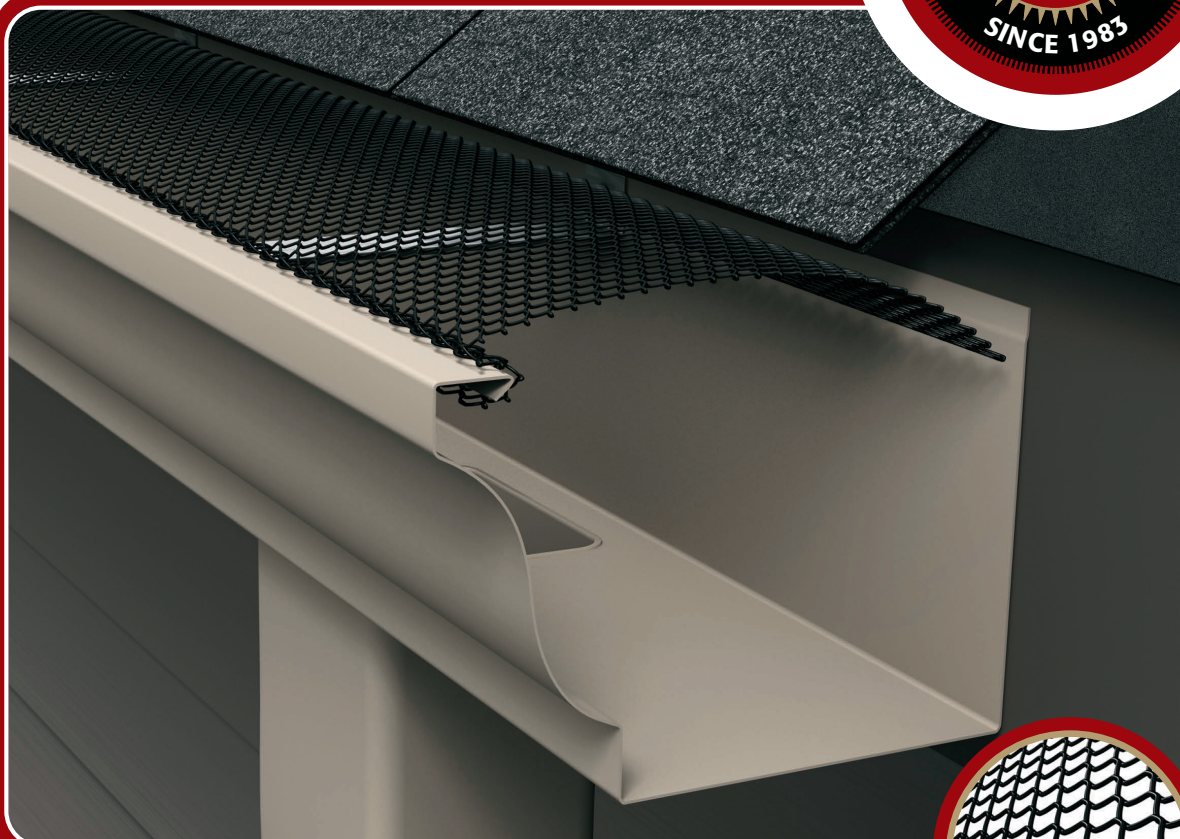

Premium Powder-Coated Steel Screen

E-Z-LOCK® Small Hole

Features:

- Medium Debris Loads with Small-Sized Holes
- Powder-Coated Steel
- Available in 5", 6", 7" Widths

Description:

The original E-Z Gutter Screen is still one of the most versatile, but with a tighter mesh to trap finer debris. Made of powder-coated steel. It can be snapped into the front of the gutter for quick and easy removal without disturbing the shingles.

E-Z to Install: Locks into gutter, without disturbing the shingles — snaps in and out for easy cleaning. If installing back edge under shingles, we recommend using E-Z-Under.

Like all gutter protection products, depending on your debris type and load, E-Z-Lock® Small Hole will require maintenance from time to time, by brushing off the top of the panels.

Size: E-Z-Lock Small Hole comes in 4 foot lengths and 5", 6", or 7" widths.

1 Wagner Drive, Saint Clair, MO 63077 | 636-629-6484 | 800-748-7736
sales@E-ZGutter.com | www.E-ZGutter.com

INNOVATIVE DESIGNS FOR EVERY TYPE OF GUTTER AND DEBRIS