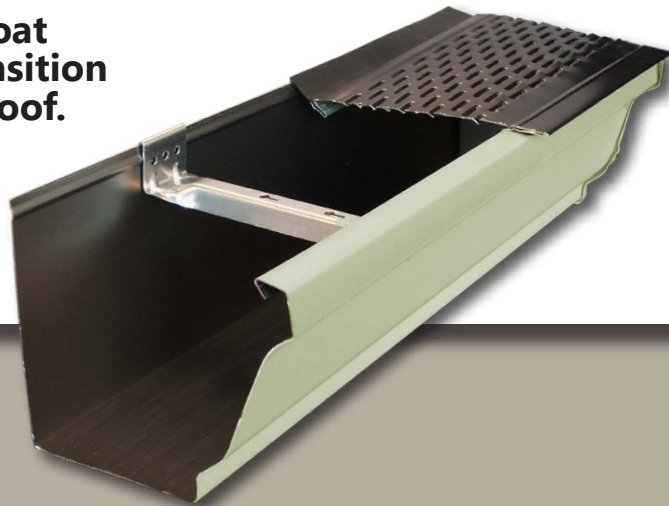

ANATOMY OF A PERFECT GUTTER SYSTEM

What makes a *quality* line?

Full line of products

5", 6", & 7" K-Style • 6" Half Round

2x3 • 3x4 • 4x5

3" Round • 4" Round

Every piece you want visible, available in every color

Pieces you want hidden, available in **BlackMAX**™

Disappearing Accessories

What is Shadow BAK™ Wash Coat?

Shadow BAK™ wash coat is a translucent black coating on the back of all Senox gutter coil that is specially formulated by Senox's Research and Development Department to provide the non-reflective and disappearing properties of black while softening the contrast by creating an anodized bronze appearance. Its formula also creates a stronger bonding surface for sealant.

Shadow BAK™ wash coat
subconsciously erases transition
from the gutter to the roof.

ShadowBAK™
wash coat™
Non-Reflective Disappearing Wash Coat

Serving the Seamless Gutter Industry Since 1972